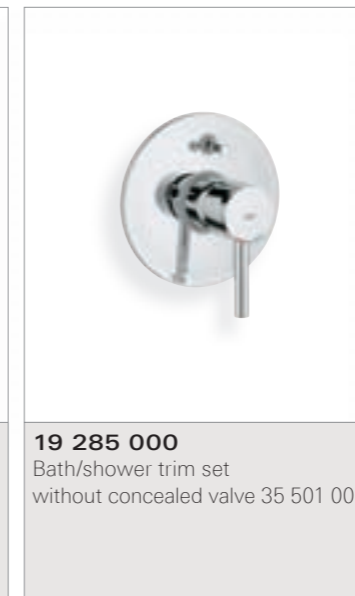

34 276 000
Grotherm 3000 Cosmopolitan
Thermostatic bath/shower mixer

19 285 000
Bath/shower trim set
without concealed valve 35 501 000