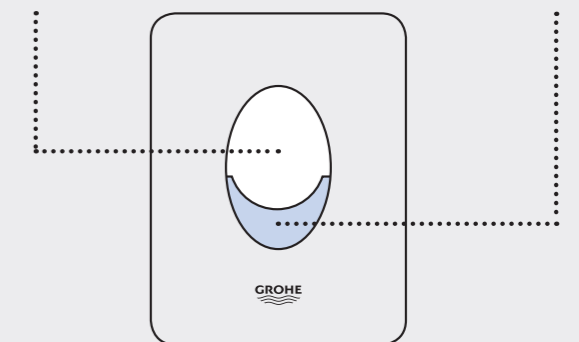

Press the Eco button and flush with a reduced three-litre volume.

Choose dual flush technology and use up to 50% less water.