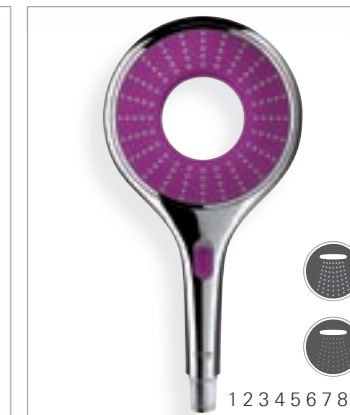

27 448 000
Hand shower 150
Chrome/Purple
2 spray patterns: Rain, SmartRain
27 448 001
with 9.5 l/min. GROHE EcoJoy®