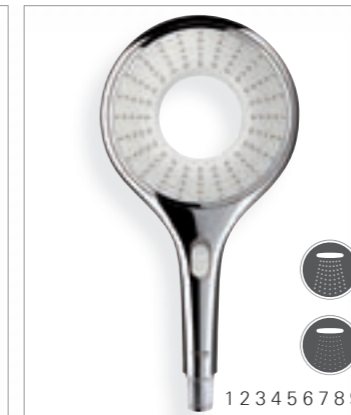

27 635 000
Hand shower 150
Chrome/Sheer Marble
2 spray patterns: Rain, SmartRain
27 636 000
with 9.5 l/min. GROHE EcoJoy®