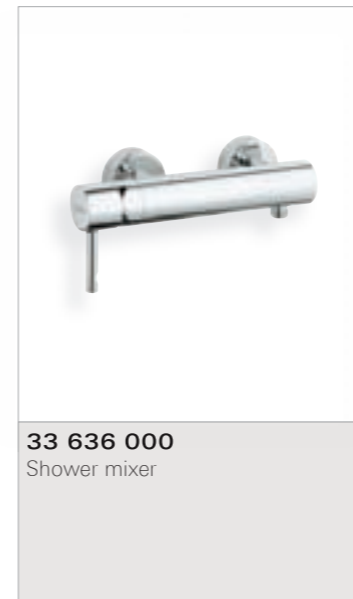

19 286 000
Shower trim set
without concealed valve 35 501 000

33 636 000
Shower mixer