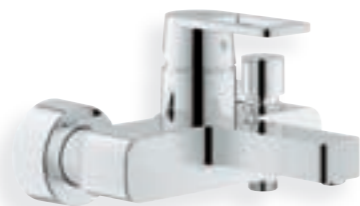

BATH & SHOWER COLLECTION

- 32 638 000 Bath/shower mixer
- 28 347 000 Sena shower Set