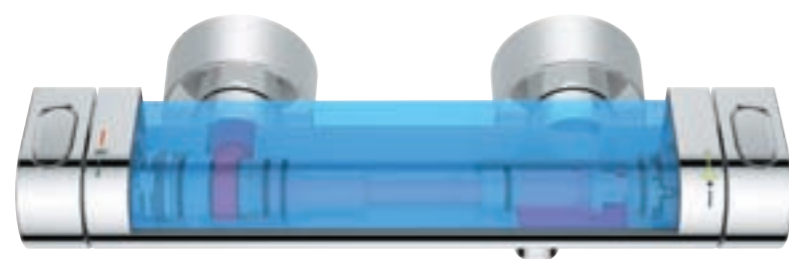

Safety surround = 100% GROHE CoolTouch®

Safety housing with water cooling

Now there's no risk of scalding yourself – or your children. The Grotherm 2000 and Grotherm 3000 thermostats offer all-round protection, as even the wall couplings are shrouded in the clever protective housing – 100% GROHE CoolTouch®.