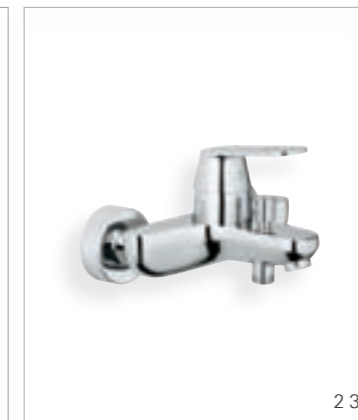

32 831 000
Bath/shower mixer