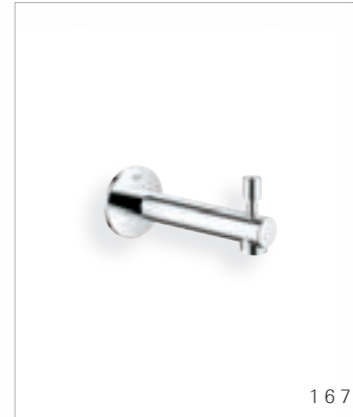

13 281 001
Bath spout with diverter
13 280 001
Bath spout