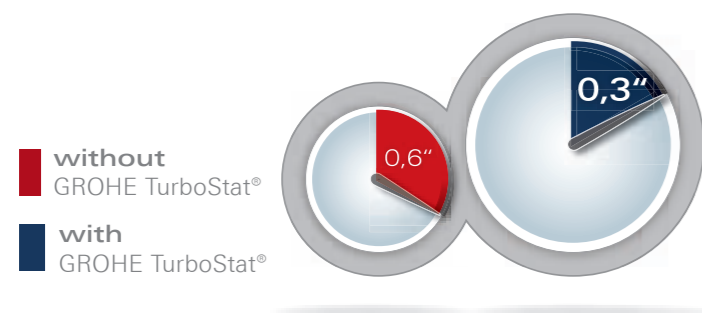

Exceptionally swift reaction to water-pressure fluctuations.