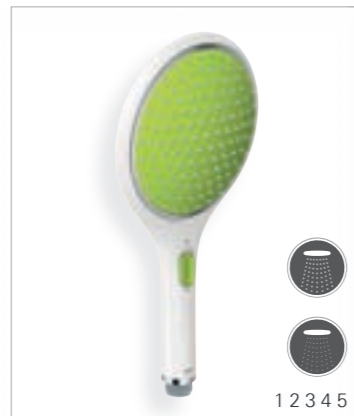

1 2 3 4 5

27 272 LSO
Hand shower Solo 150
2 spray patterns: Rain, SmartRain
27 278 LSO
with 9.5 l/min. GROHE EcoJoy®