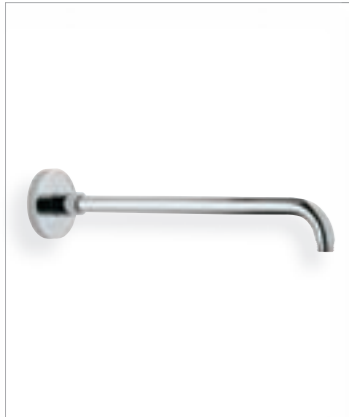

GROHE SHOWER ACCESSORIES

28 982 000 *
Shower arm
metal
projection 378 mm