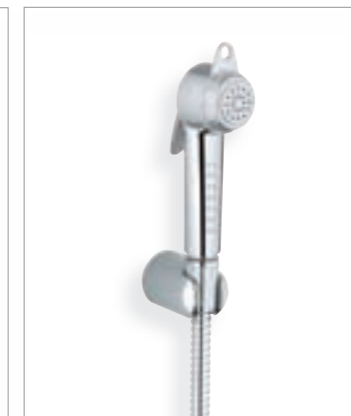

27 513 000
Trigger spray set
●