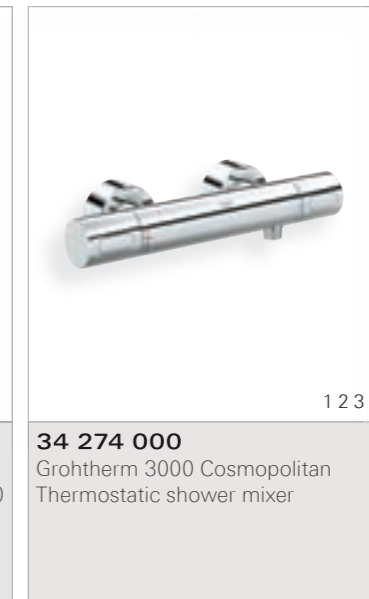

13 281 001
Bath spout with diverter
13 280 001
Bath spout

19 286 000
Shower trim set
without concealed valve 35 501 000

34 274 000
Grotherm 3000 Cosmopolitan
Thermostatic shower mixer

1 2 3