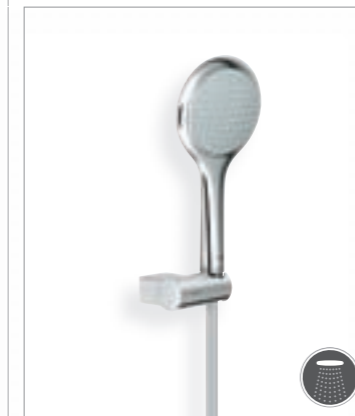

1 2 3 4 5

27 346 000
Shower wall holder set
with hand shower Solo 100
adjustable wall holder
9.5l GROHE EcoJoy®