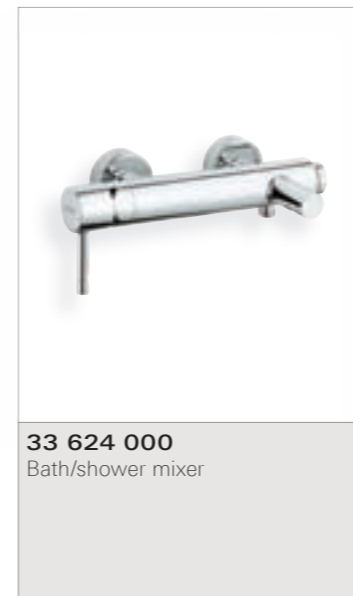

19 285 000
Bath/shower trim set
without concealed valve 35 501 000

33 624 000
Bath/shower mixer