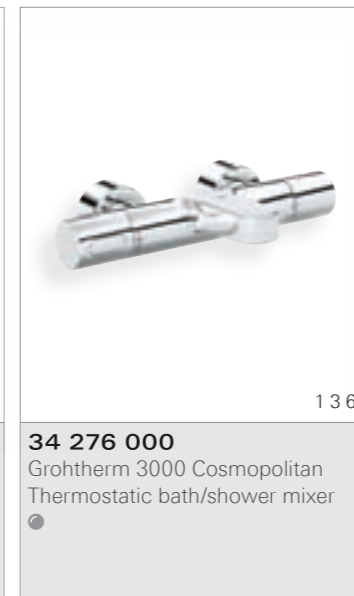

25

**19 579 000**  
Bath combination

25

**32 639 000**  
Bath/shower mixer with shower wall holder set Sena Stick hand shower non-adjustable wall holder

125

**32 638 000**  
Bath/shower mixer

125

**19 456 000**  
Bath/shower trim set without concealed valve 35 501 000