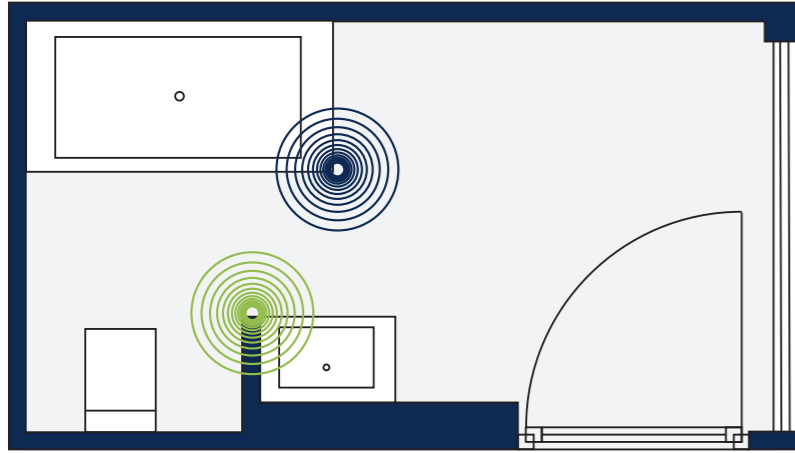

UPGRADE OPTIONS

BASIN

- 23 297 000 Basin mixer high spout
- 19 479 000 Basin mixer wall mounted
- 20 307 000 3-hole basin mixer
- 32 635 000 Concealed body for 19 479 000

BATH & ADDITIONAL PRODUCT

- 19 579 000 4-hole bath combination

BASIN COLLECTION

- 32 631 000 Basin mixer

BATH & SHOWER COLLECTION

- 32 638 000 Bath/shower mixer
- 28 347 000 Sena shower Set

WALL/HEAD SHOWER

- 27 286 000 Rainshower® F-Series
  20" Ceiling Shower
  508 x 508 mm
- 19 568 000 Grotherm 3000 Cosmopolitan
  Thermostatic shower mixer
- 35 500 000 Rapido T thermostatic mixer

SHOWER SYSTEM

- 27 469 000 Rainshower® F-Series Shower System