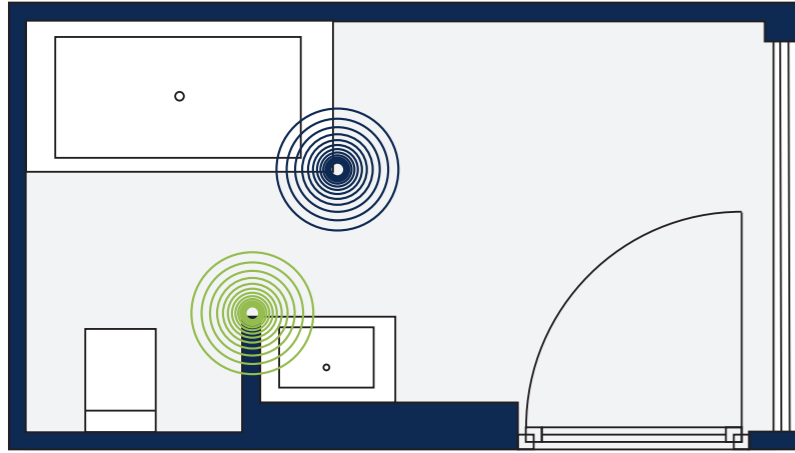

GROHE EUROCUBE CONFIGURATION