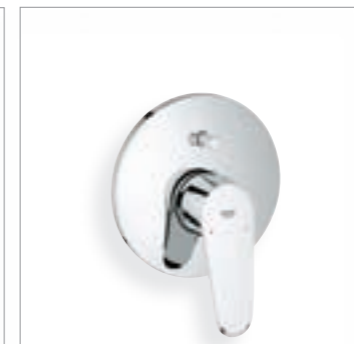

19 548 002
Bath/shower trim set
without concealed valve 35 501 000