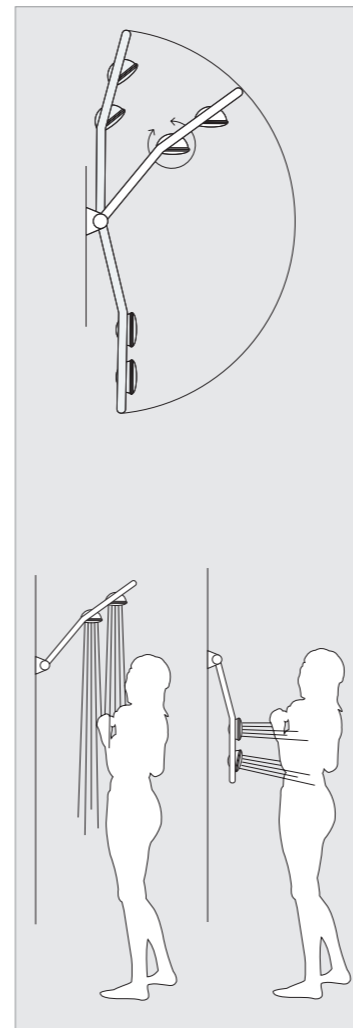

Thanks to its ingenious design, Freehander can simply be turned from an overhead shower to a side shower.