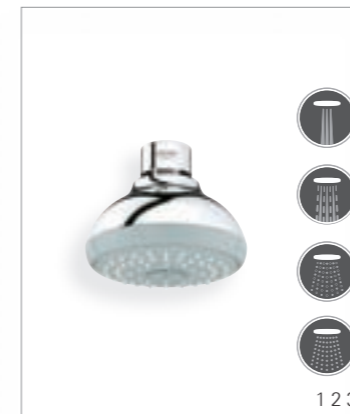

27 606 000
Head shower IV
4 Spray patterns:
GROHE Rain O², Rain, Massage, Jet
with 9.5 l/min. GROHE EcoJoy®