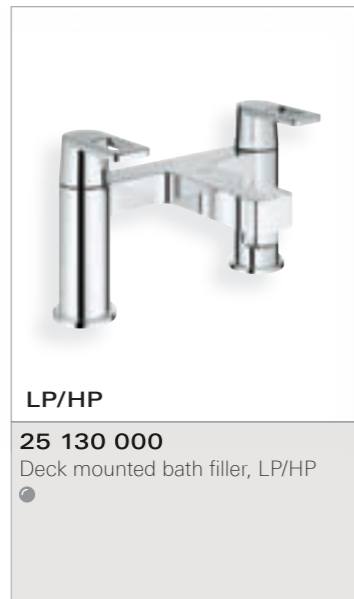

**Finish**  
Chrome

**Accessories**  
see page 128

24

**38 732 000**  
Skate Cosmopolitan  
Wall plate for dual flush

LP/HP

**25 130 000**  
Deck mounted bath filler, LP/HP

LP/HP

**25 131 000**  
Deck mounted bath/shower mixer, LP/HP