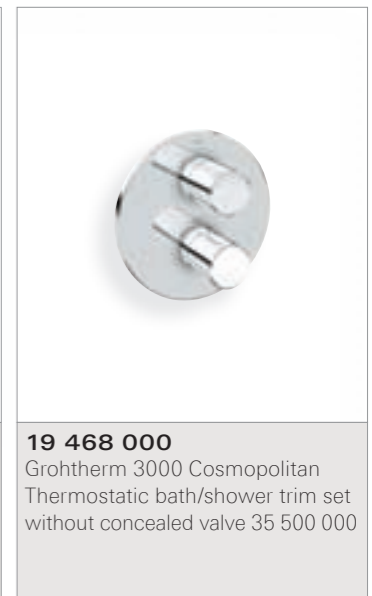

**33 624 000**  
Bath/shower mixer

**19 285 000**  
Bath/shower trim set  
without concealed valve 35 501 000

**34 276 000**  
Grotherm 3000 Cosmopolitan  
Thermostatic bath/shower mixer

1 2 3

**19 468 000**  
Grotherm 3000 Cosmopolitan  
Thermostatic bath/shower trim set  
without concealed valve 35 500 000