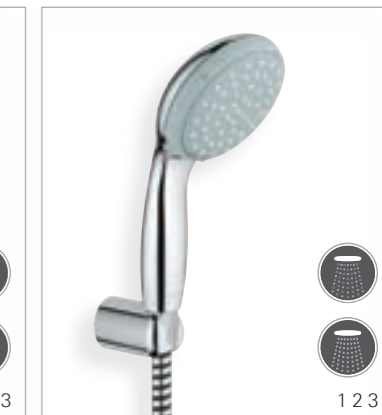

27 799 000
Shower wall holder set
with hand shower II
non-adjustable wall holder
hose 1250 mm

27 803 00E
Shower wall holder set
with hand shower II
5.7 l/min GROHE EcoJoy®
non-adjustable wall holder
hose 1500 mm