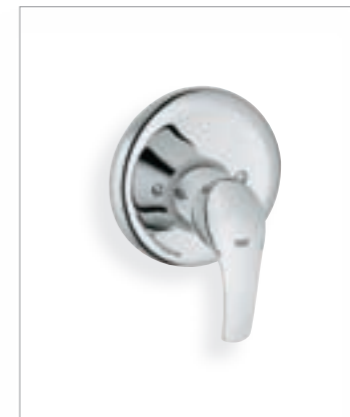

**Accessories**  
see page 128

**32 929 001**  
Bidet mixer

LP/HP

**25 098 000**  
Deck mounted  
bath/shower mixer, LP/HP

**19 451 001**  
Shower trim set  
without concealed valve 35 501 000

**33 412 001**  
Single-lever bath/shower mixer  
monobloc installation