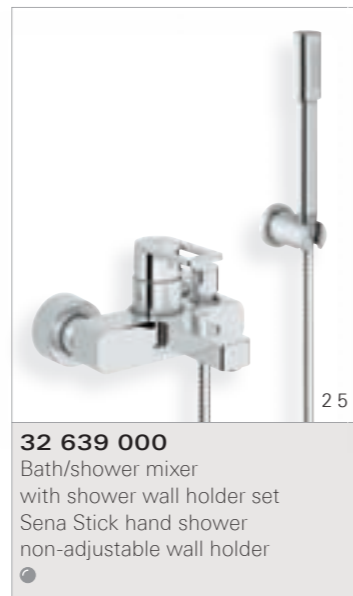

25

**19 579 000**  
Bath combination

25

**32 639 000**  
Bath/shower mixer with shower wall holder set Sena Stick hand shower non-adjustable wall holder

125

**32 638 000**  
Bath/shower mixer

125

**19 456 000**  
Bath/shower trim set without concealed valve 35 501 000