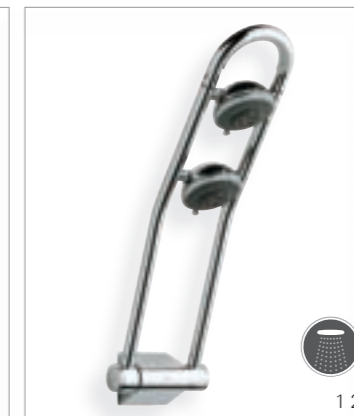

27 005 000
Shower system concealed