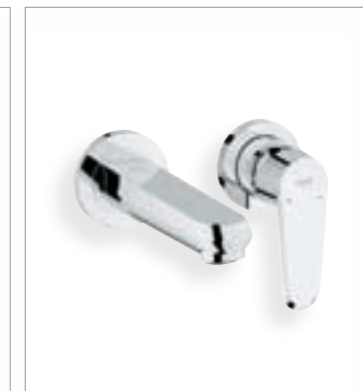

1

19 573 002
Basin mixer
wall-mounted
without concealed body