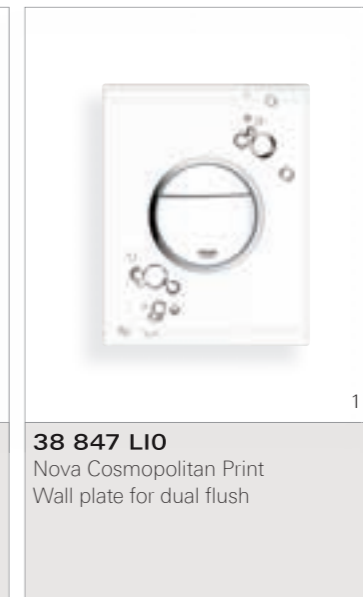

GROHE NOVA COSMOPOLITAN PRINT

With its fresh design and choice of printed finishes, Nova Cosmopolitan brings an exciting modern element to our comprehensive range of flush plates. Its use of geometric shapes – circular actuation is framed by a rectangular plate – makes it the ideal choice for cutting-edge spaces.

Avantgarde bathrooms will benefit from the graphic prints, which include a circular design in chrome to reflect light around the space. A choice of colours ensures the design complements several of our basin mixers and shower collections.