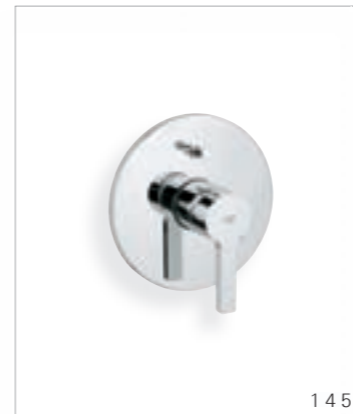

19 297 000
Bath/shower trim set without concealed valve 35 501 000