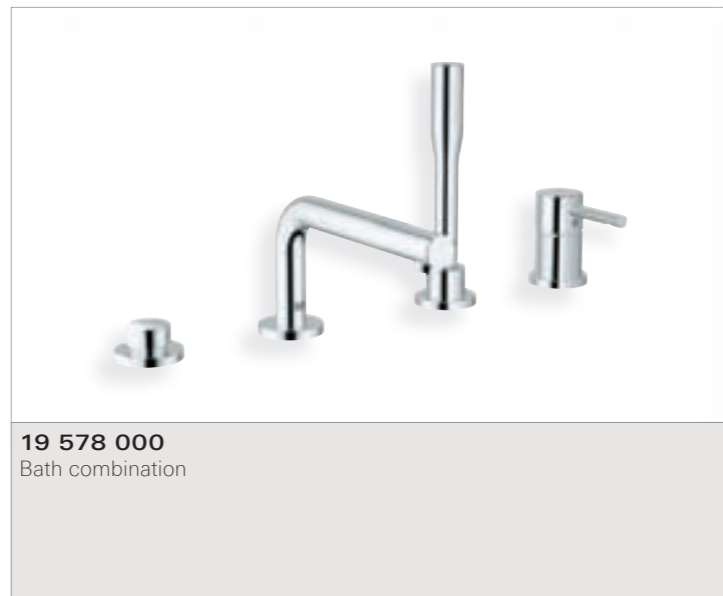

33 628 000
Bath/shower mixer with shower
wall holder set, New Tempesta
Cosmopolitan 100 hand shower III
9.5 l/min GROHE EcoJoy®
non-adjustable wall holder

19 578 000
Bath combination