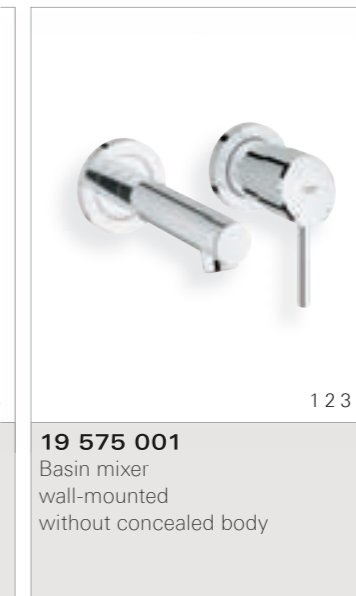

GROHE
SilkMove®

GROHE
StarLight®

GROHE
EcoJoy®

GROHE
QuickFix®

WINNER
GROHE

Basin mixer

1
GOOD
DESIGN

2
red dot
award
2011

3
reddot design award
winner 2012

4
GOOD
DESIGN