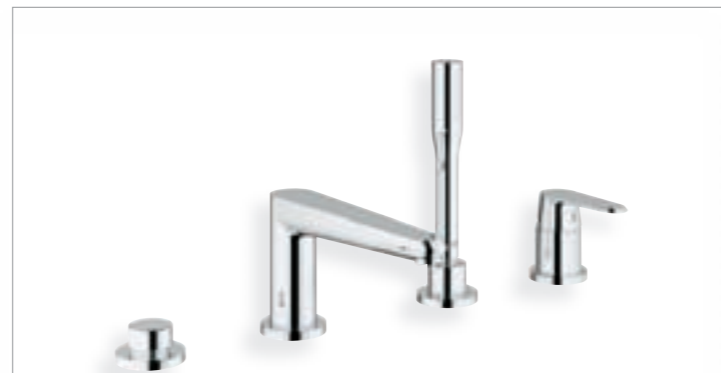

**19 549 002**  
Shower trim set  
without concealed valve 35 501 000

**34 169 001**  
Grotherm 2000 New  
Thermostatic shower mixer

**38 844 000**  
Arena Cosmopolitan  
Wall plate for dual flush

**LP/HP**  
**25 140 002**  
Deck mounted bath filler, LP/HP