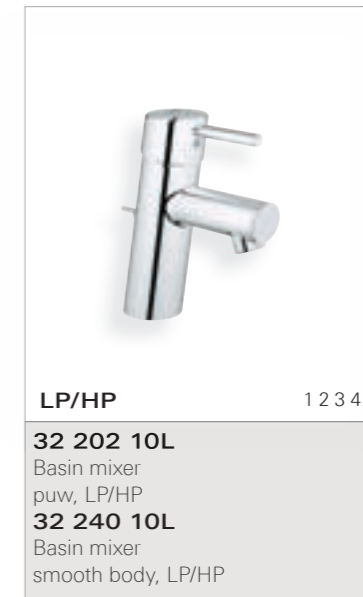

GROHE
SilkMove®

GROHE
StarLight®

GROHE
EcoJoy®

GROHE
QuickFix®

WINNER
GROHE

Basin mixer

1
GOOD
DESIGN

2
red dot
award
2011

3
reddot design award
winner 2012

4
GOOD
DESIGN