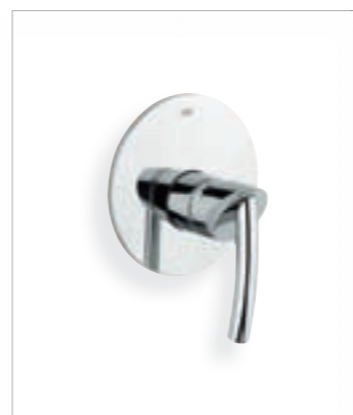

**33 347 000**  
Basin mixer

**Basin mixer**  
33 347 000

**Finish**  
Chrome

**Accessories**  
see page 130

**19 289 000**  
Basin mixer  
wall mounted  
without concealed body

**19 051 000**  
Shower trim set  
without concealed valve 35 501 000