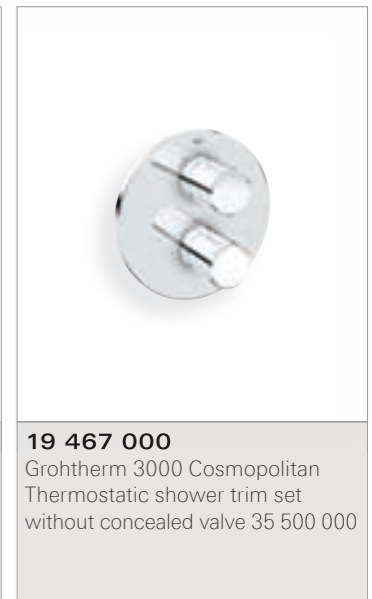

34 274 000
Grotherm 3000 Cosmopolitan
Thermostatic shower mixer