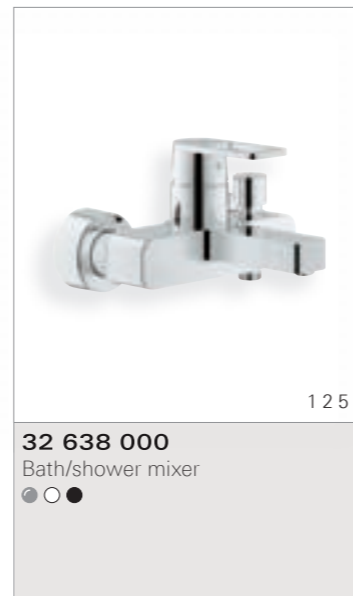

25

**19 579 000**  
Bath combination

25

**32 639 000**  
Bath/shower mixer with shower wall holder set Sena Stick hand shower non-adjustable wall holder

125

**32 638 000**  
Bath/shower mixer

125

**19 456 000**  
Bath/shower trim set without concealed valve 35 501 000