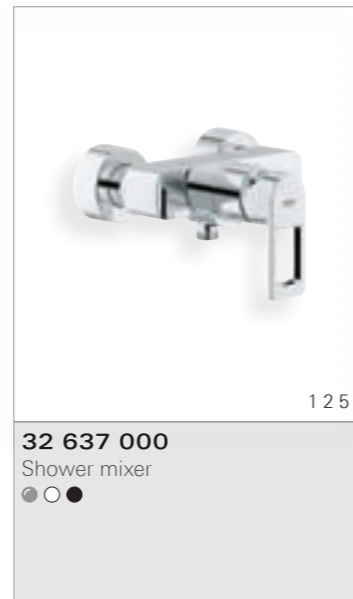

**Finish**  
Chrome

**Accessories**  
see page 128

24

**38 732 000**  
Skate Cosmopolitan  
Wall plate for dual flush

LP/HP

**25 130 000**  
Deck mounted bath filler, LP/HP

LP/HP

**25 131 000**  
Deck mounted bath/shower mixer, LP/HP