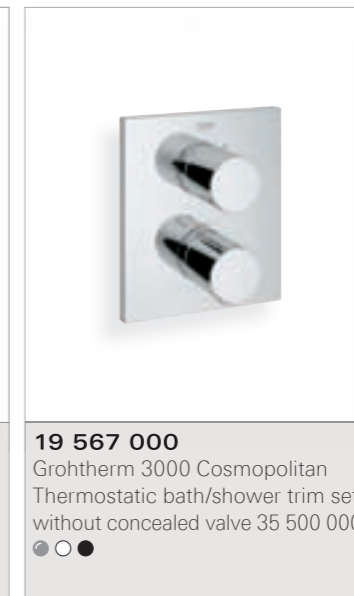

19 568 000
Grotherm 3000 Cosmopolitan Thermostatic shower trim set without concealed valve 35 500 000

136

34 276 000
Grotherm 3000 Cosmopolitan Thermostatic bath/shower mixer