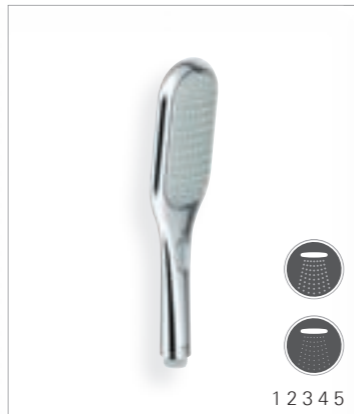

27 274 000
Hand shower Eco Stick
2 spray patterns: Rain, SmartRain
27 281 000
with 9.5 l/min. GROHE EcoJoy®