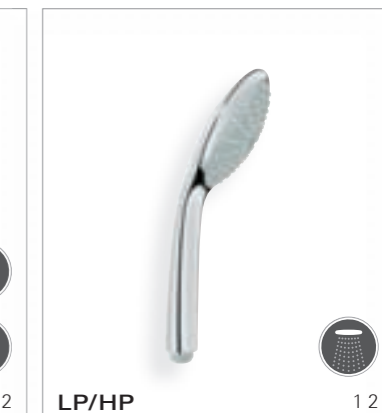

27 224 000
Hand shower 110 Mono LP/HP
Spray pattern: Rain
27 493 000 with 9.5 l/min. GROHE EcoJoy®