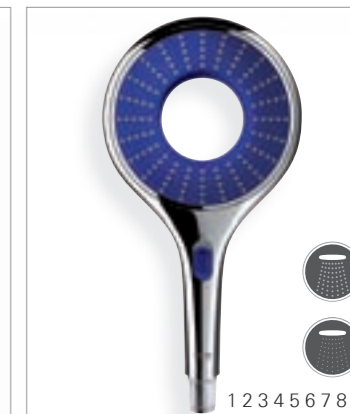

27 449 000
Hand shower 150
Chrome/Blue
2 spray patterns: Rain, SmartRain
27 449 001
with 9.5 l/min. GROHE EcoJoy®