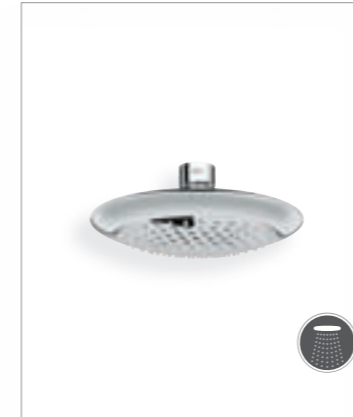

1 2 3 4 5

27 436 000
Head shower Solo 190
chrome plated spray plate
spray pattern: Rain
27 438 000
with 9.5 l/min. GROHE EcoJoy®