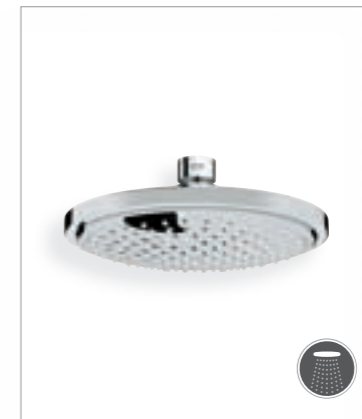

27 491 000
Head shower Cosmopolitan 180
with chrome plated spray face
Spray pattern: Rain
27 492 000
with 9.5 l/min. GROHE EcoJoy®