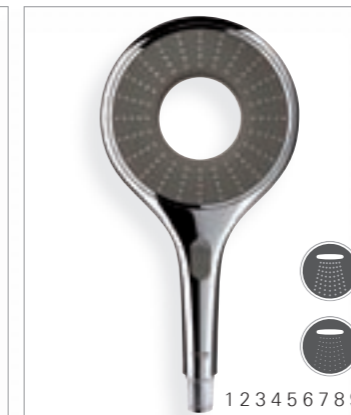

27 637 000
Hand shower 150
Chrome/Misty Slate
2 spray patterns: Rain, SmartRain
27 638 000
with 9.5 l/min. GROHE EcoJoy®