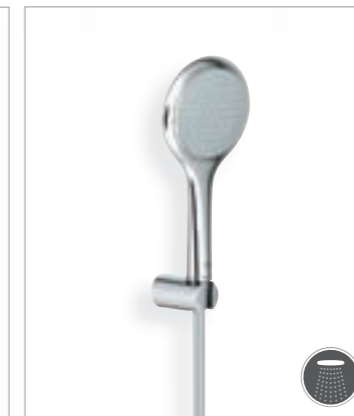

1 2 3 4 5

27 380 000
Shower wall holder set
with hand shower Solo 100
non-adjustable wall holder
with 9.5 l/min. GROHE EcoJoy®