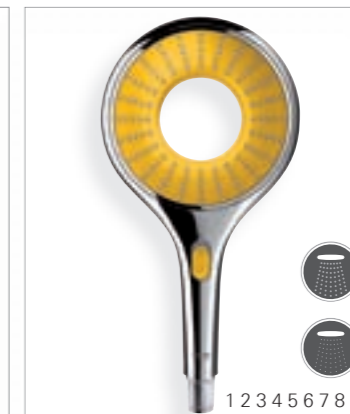

27 446 000
Hand shower 150
Chrome/Yellow
2 spray patterns: Rain, SmartRain
27 446 001
with 9.5 l/min. GROHE EcoJoy®