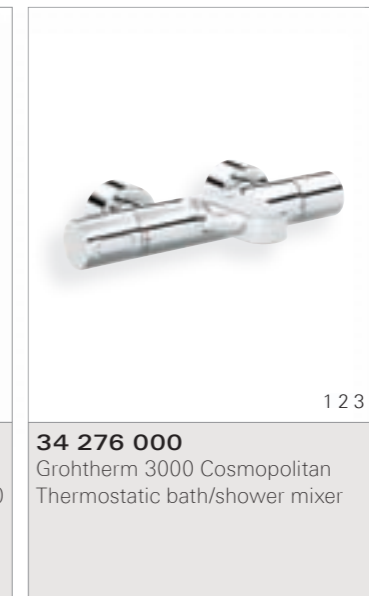

19 285 000
Bath/shower trim set
without concealed valve 35 501 000

19 468 000
Grotherm 3000 Cosmopolitan
Thermostatic bath/shower trim set
without concealed valve 35 500 000

34 276 000
Grotherm 3000 Cosmopolitan
Thermostatic bath/shower mixer

1 2 3