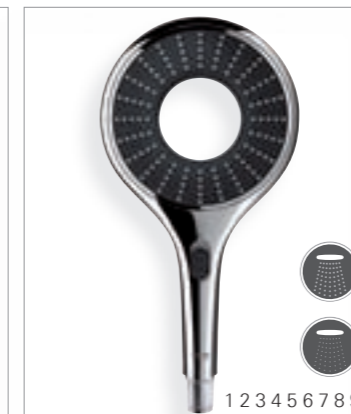

27 639 000
Hand shower 150
Chrome/Frosted Granite
2 spray patterns: Rain, SmartRain
27 640 000
with 9.5 l/min. GROHE EcoJoy®