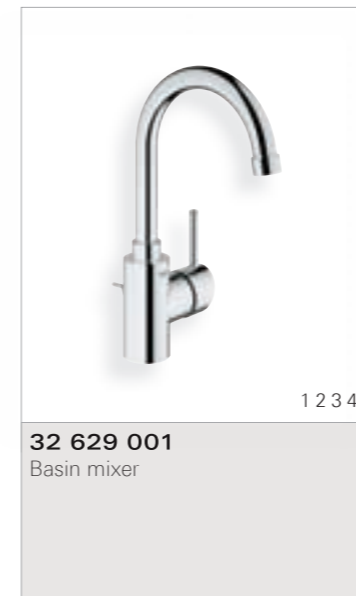

GROHE
SilkMove®

GROHE
StarLight®

GROHE
EcoJoy®

GROHE
QuickFix®

WINNER
GROHE

Basin mixer

1
GOOD
DESIGN

2
red dot
award
2011

3
reddot design award
winner 2012

4
GOOD
DESIGN