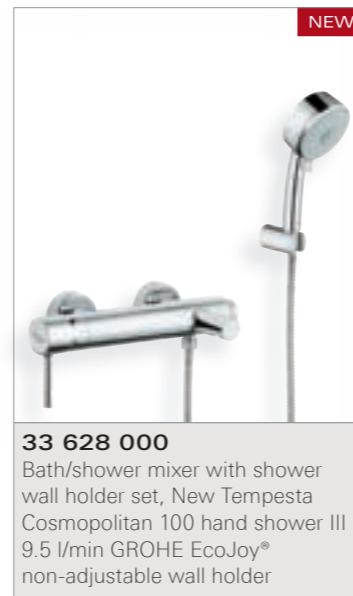

33 628 000
Bath/shower mixer with shower
wall holder set, New Tempesta
Cosmopolitan 100 hand shower III
9.5 l/min GROHE EcoJoy®
non-adjustable wall holder