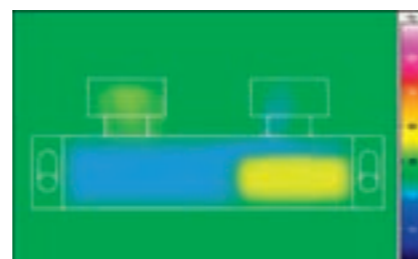

Thermal image
with GROHE CoolTouch®