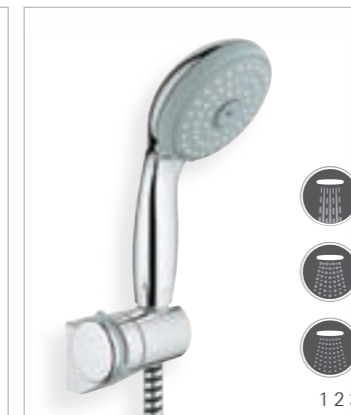

28 473 001
Shower wall holder set
with hand shower III
9.5 l/min GROHE EcoJoy®
adjustable wall holder
hose 1750 mm