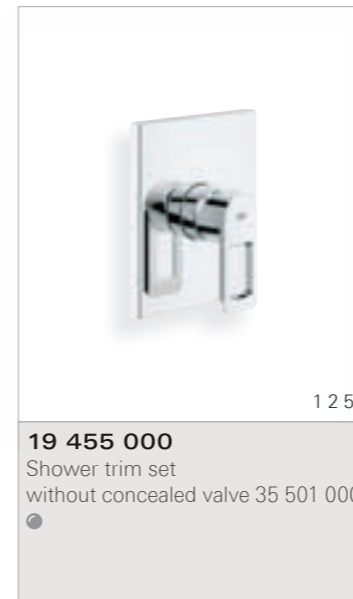

19 455 000
Shower trim set without concealed valve 35 501 000

34 274 000
Grotherm 3000 Cosmopolitan Thermostatic shower mixer