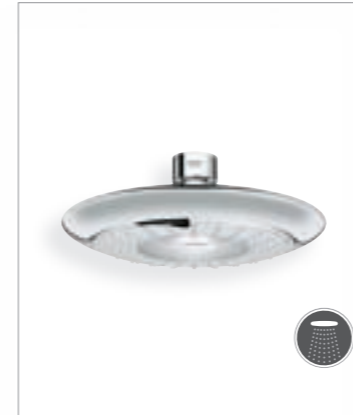

27 437 000
Head shower Icon 190
chrome plated spray plate
Spray pattern: Rain
27 439 000
with 9.5 l/min. GROHE EcoJoy®