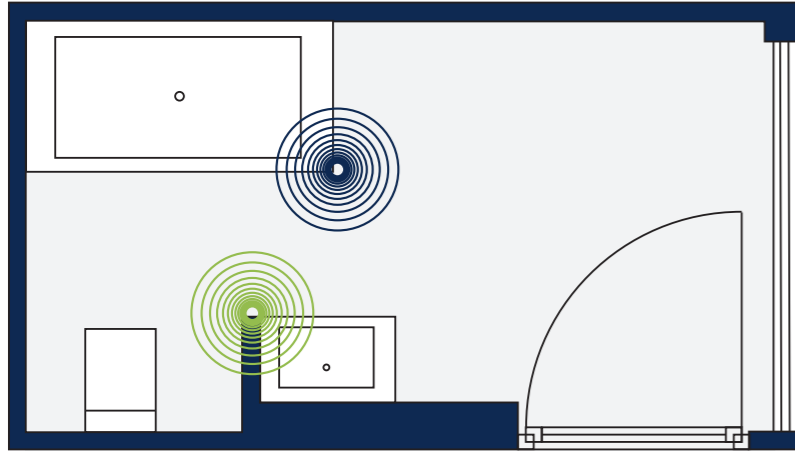

**19 468 000**  
Grotherm 3000 Cosmopolitan Thermostatic bath/shower trim set without concealed valve 35 500 000

Basin mixer

Thermostats

1

2

3

4