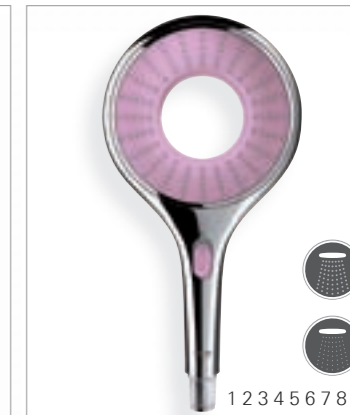

27 447 000
Hand shower 150
Chrome/Pink
2 spray patterns: Rain, SmartRain
27 447 001
with 9.5 l/min. GROHE EcoJoy®