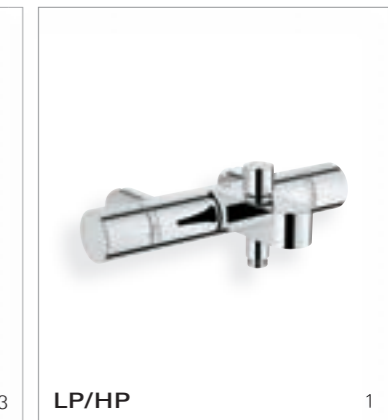

19 382 000
Bath/shower trim set
without concealed valve 35 501 000

LP/HP
34 448 000
Grotherm 1000 Cosmo Universal
Pressure THM bath/shower mixer