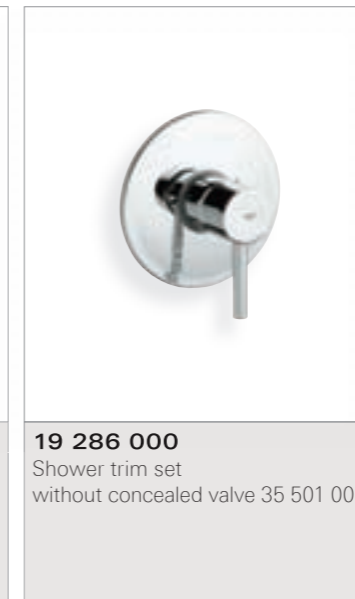

34 274 000
Grotherm 3000 Cosmopolitan
Thermostatic shower mixer

19 286 000
Shower trim set
without concealed valve 35 501 000