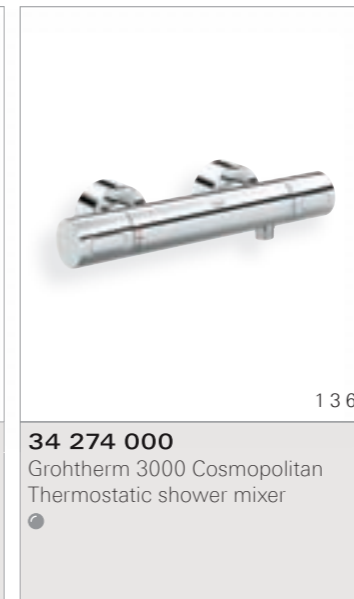

125

19 455 000
Shower trim set without concealed valve 35 501 000

136

34 274 000
Grotherm 3000 Cosmopolitan Thermostatic shower mixer