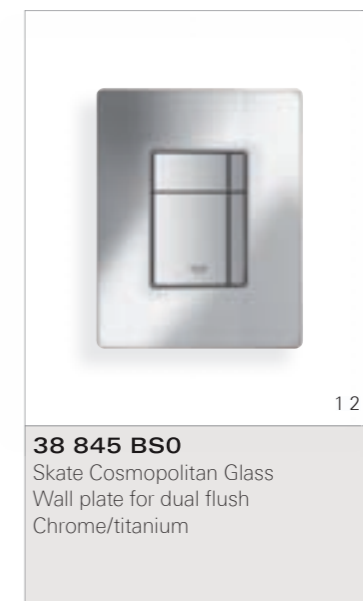

GROHE SKATE COSMOPOLITAN GLASS

As the bathroom evolves tiled surfaces continue to give way to a variety of different wall finishes. The latest addition is glass.

Pure, modern and enticing – Skate Cosmopolitan Glass plates feature chamfered and polished edges resonating precision and quality. A mere 6 mm thick, their glossy surface highlights the pristine finish of the GROHE StarLight® chrome actuation. A choice of four glass finishes includes black and white – which could be used to complement the new black and white mixers in our Quadra collection. Skate Cosmopolitan Glass includes models for the WC and urinal, enabling complete coordination across your project.