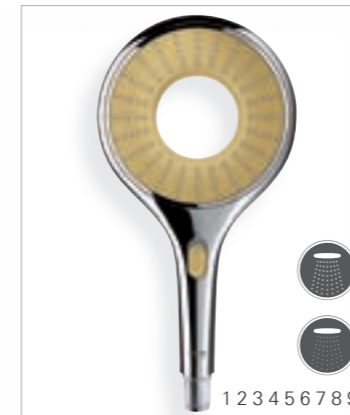

Natural Colours

27 628 000
Hand shower 150
Chrome/Natural Sandstone
2 spray patterns: Rain, SmartRain
27 629 000
with 9.5 l/min. GROHE EcoJoy®