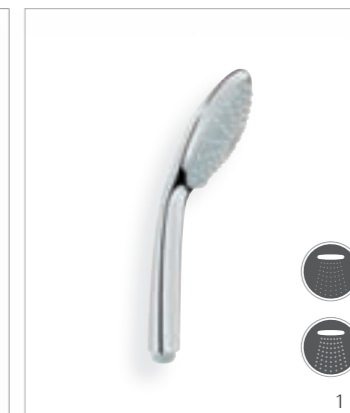

27 220 000
Hand shower 110 Duo with GROHE SprayDimmer
Spray patterns: Rain, SmartRain