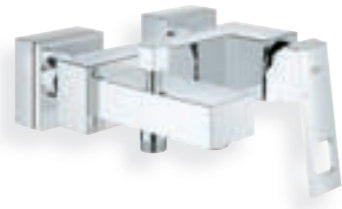

BATH & SHOWER COLLECTION

- 23 140 000 Bath/shower mixer
- 27 700 000 Euphoria Cube Shower set