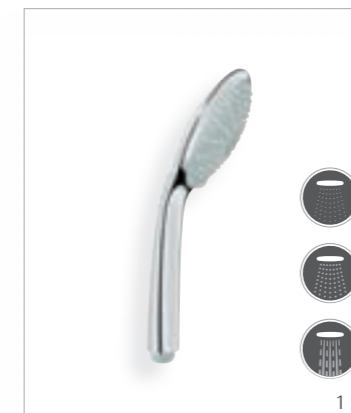

27 221 000
Hand shower 110 Massage with GROHE SprayDimmer, Spray patterns: Rain, SmartRain, Massage
27 239 000 with 9.5 l/min. GROHE EcoJoy®