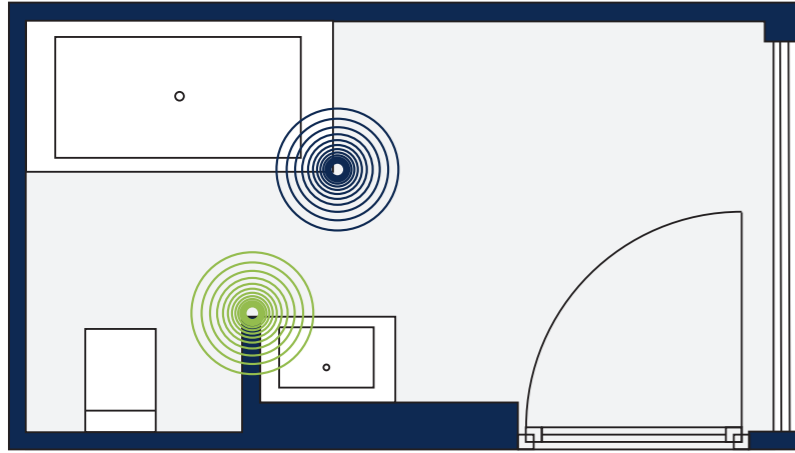

## BASIN

- 23 296 000 Basin mixer high spout
- 19 409 000 Basin mixer wall mounted
- 20 304 000 3-hole basin mixer
- 32 635 000 Concealed body for 19 409 000