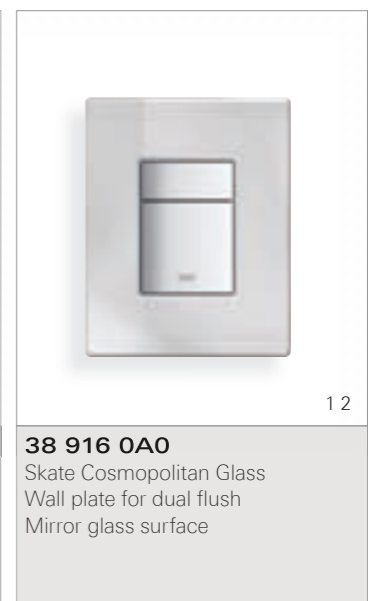

GROHE SKATE COSMOPOLITAN GLASS

As the bathroom evolves tiled surfaces continue to give way to a variety of different wall finishes. The latest addition is glass.

Pure, modern and enticing – Skate Cosmopolitan Glass plates feature chamfered and polished edges resonating precision and quality. A mere 6 mm thick, their glossy surface highlights the pristine finish of the GROHE StarLight® chrome actuation. A choice of four glass finishes includes black and white – which could be used to complement the new black and white mixers in our Quadra collection. Skate Cosmopolitan Glass includes models for the WC and urinal, enabling complete coordination across your project.