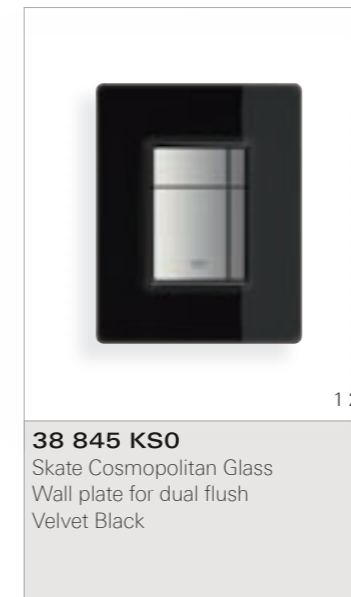

GROHE SKATE COSMOPOLITAN GLASS

As the bathroom evolves tiled surfaces continue to give way to a variety of different wall finishes. The latest addition is glass.

Pure, modern and enticing – Skate Cosmopolitan Glass plates feature chamfered and polished edges resonating precision and quality. A mere 6 mm thick, their glossy surface highlights the pristine finish of the GROHE StarLight® chrome actuation. A choice of four glass finishes includes black and white – which could be used to complement the new black and white mixers in our Quadra collection. Skate Cosmopolitan Glass includes models for the WC and urinal, enabling complete coordination across your project.