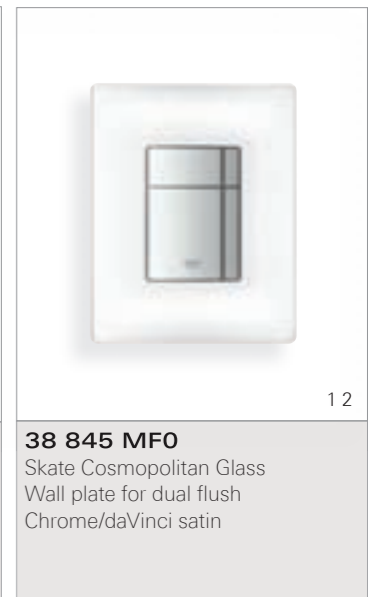

GROHE SKATE COSMOPOLITAN GLASS

As the bathroom evolves tiled surfaces continue to give way to a variety of different wall finishes. The latest addition is glass.

Pure, modern and enticing – Skate Cosmopolitan Glass plates feature chamfered and polished edges resonating precision and quality. A mere 6 mm thick, their glossy surface highlights the pristine finish of the GROHE StarLight® chrome actuation. A choice of four glass finishes includes black and white – which could be used to complement the new black and white mixers in our Quadra collection. Skate Cosmopolitan Glass includes models for the WC and urinal, enabling complete coordination across your project.