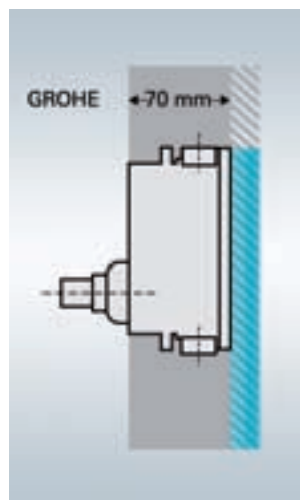

Ultra flat design, only 70 mm installation depth

Whether you're renovating an existing bathroom or creating a new one, Rapido is the perfect solution for concealed bath and shower mixers. Rapido is the ultra-flat concealed solution from GROHE. With only 70 mm installation depth it will fit into any wall. Where space is limited, Rapido is the solution.

Fast and safe installation

With Rapido, you're always on the safe side. The concealed box and valve body comes as a complete ready-to-install unit with coded water inlet and outlet connections. So there's no chance of it being installed incorrectly. The unit is 100% tested before it leaves our factory to ensure a lifetime of perfect and safe operation.

Numerous possibilities for maximum comfort

Whether you choose a thermostat with GROHE TurboStat® or a single-lever mixer with GROHE SilkMove®, you can always rely on GROHE quality. GROHE Rapido E features our advanced GROHE SilkMove® technology, for a lifetime of smooth handling. For maximum showering enjoyment, GROHE Rapido T benefits from GROHE TurboStat® technology – for safety, comfort and water efficiency. Thanks to an excellent flow rate of over 50 litres per minute* and a third outlet, Rapido T is also the perfect choice for a custom shower where you wish to install a head shower, hand shower and side showers.

* at a flow pressure of 3 bars and without downstream resistance

Concealed valve	Side shower	Thermostatic shower mixer	Finish
19 470 000	27 251 000	19 468 000 + 35 500 000	Chrome