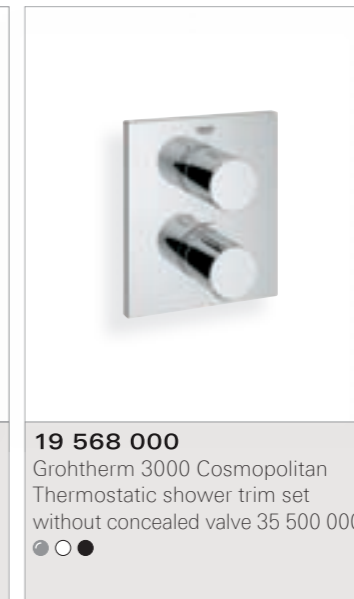

34 274 000
Grotherm 3000 Cosmopolitan Thermostatic shower mixer