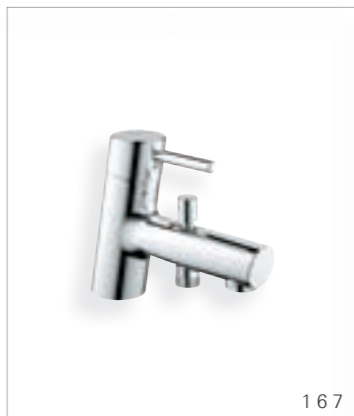

32 701 001
Bath mixer
Monotrou