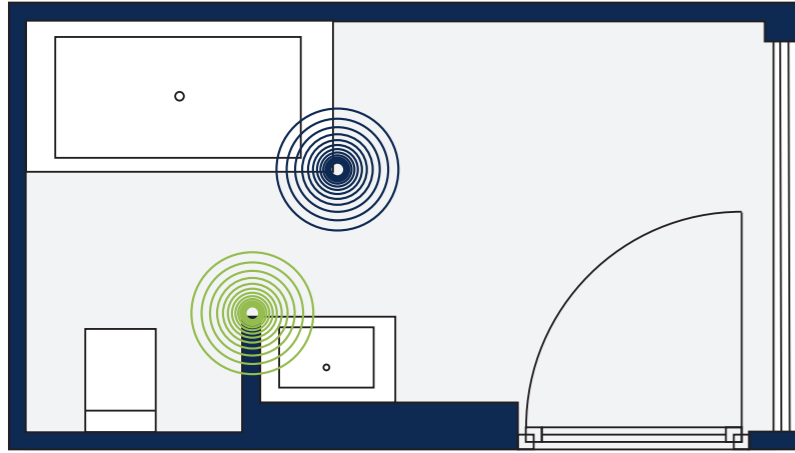

UPGRADE OPTIONS

BASIN

- 32 628 000 Basin mixer high spout
- 19 408 000 Basin mixer wall mounted
- 20 299 000 3-hole basin mixer
- 33 769 000 Concealed body for 19 408 000

BATH & ADDITIONAL PRODUCT

- 19 578 000 4-hole bath combination

BASIN COLLECTION

- 32 898 000 Basin mixer, slim

BATH & SHOWER COLLECTION

- 33 624 000 Bath/shower mixer
- 27 368 000 Euphoria Cosmopolitan shower set

WALL/HEAD SHOWER

- 28 368 000 Rainshower® Modern Head Shower 210 mm
- 28 576 000 Shower arm metal projection 286 mm
- 19 286 000 Shower trim set
- 35 501 000 Rapido E single lever mixer (concealed installation)

SHOWER SYSTEM

- 27 922 000 New Tempesta Cosmopolitan shower system