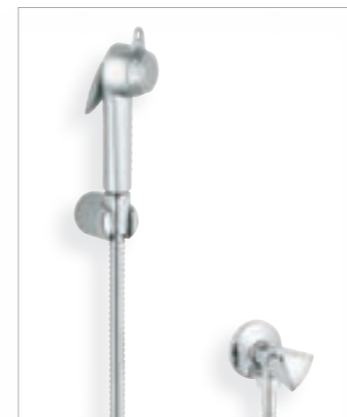

**Trigger spray set**  
27 514 000

**Wall plate**  
38 765 000

**Finish**  
Chrome

**28 020 L00 | K00**  
Trigger spray  
Handspray with trigger control  
● ●

**27 512 000**  
Trigger spray  
Handspray with trigger control  
●