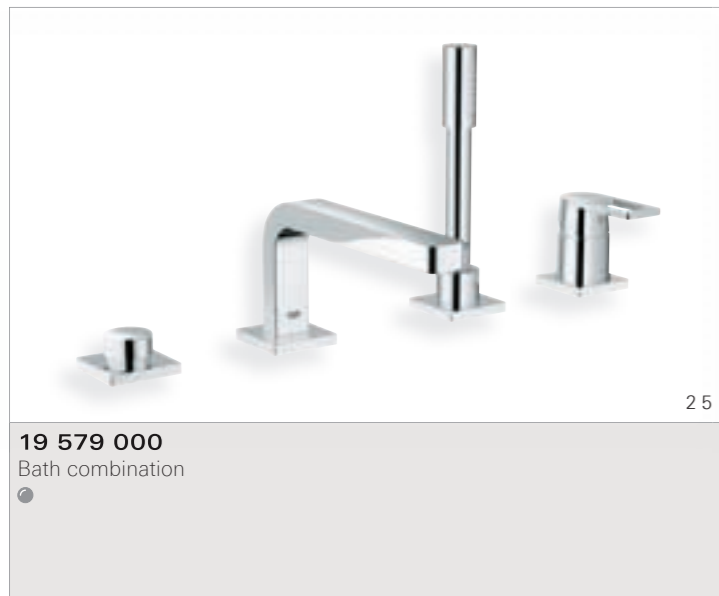

25

**19 579 000**  
Bath combination

25

**32 639 000**  
Bath/shower mixer with shower wall holder set Sena Stick hand shower non-adjustable wall holder

125

**32 638 000**  
Bath/shower mixer

125

**19 456 000**  
Bath/shower trim set without concealed valve 35 501 000