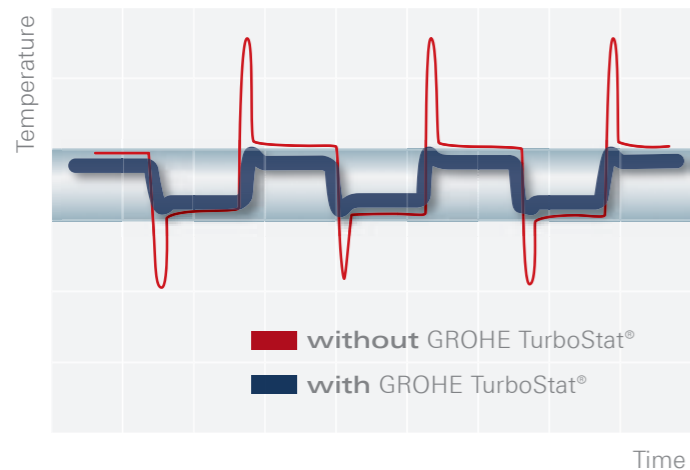

Compensating precisely for fluctuations in temperature and pressure results in a consistent and comfortable shower throughout.