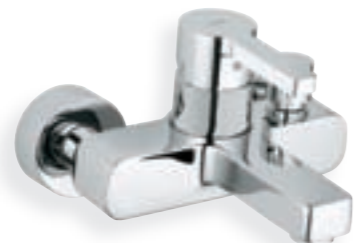

BATH & SHOWER COLLECTION

- 33 849 000 Bath/shower mixer
- 28 347 000 Sena shower Set