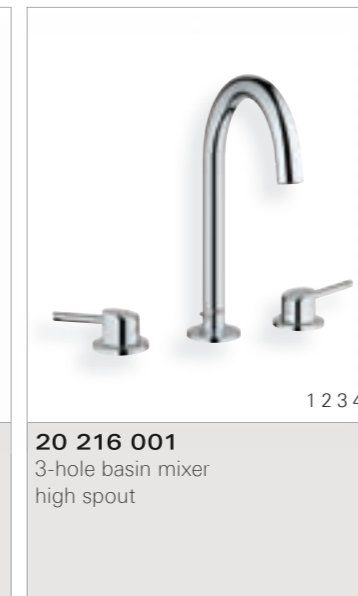

GROHE
SilkMove®

GROHE
StarLight®

GROHE
EcoJoy®

GROHE
QuickFix®

WINNER
GROHE

Basin mixer

1
GOOD
DESIGN

2
red dot
award
2011

3
reddot design award
winner 2012

4
GOOD
DESIGN