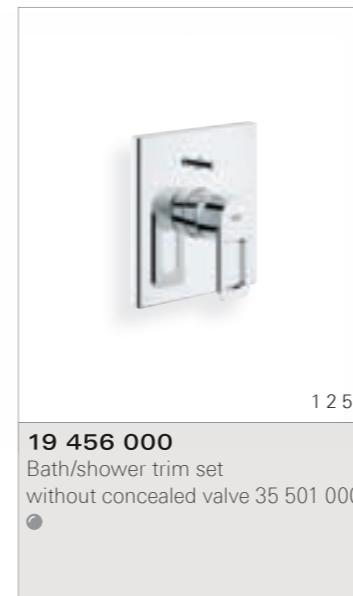

25

**19 579 000**  
Bath combination

25

**32 639 000**  
Bath/shower mixer with shower wall holder set Sena Stick hand shower non-adjustable wall holder

125

**32 638 000**  
Bath/shower mixer

125

**19 456 000**  
Bath/shower trim set without concealed valve 35 501 000