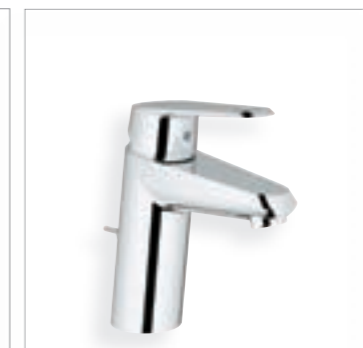

1

WELL
Water Efficiency Label

33 190 20E
Basin mixer
with GROHE EcoJoy®