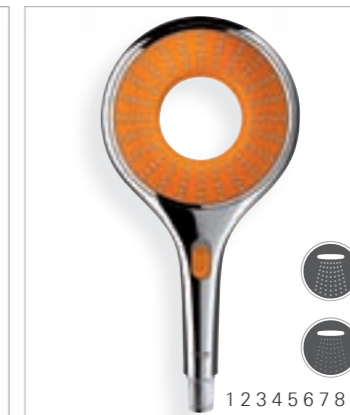

27 444 000
Hand shower 150
Chrome/Orange
2 spray patterns: Rain, SmartRain
27 444 001
with 9.5 l/min. GROHE EcoJoy®