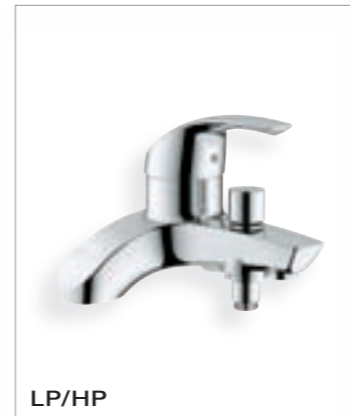

**Accessories**  
see page 128

**32 929 001**  
Bidet mixer

LP/HP

**25 098 000**  
Deck mounted  
bath/shower mixer, LP/HP

**19 451 001**  
Shower trim set  
without concealed valve 35 501 000

**33 412 001**  
Single-lever bath/shower mixer  
monobloc installation