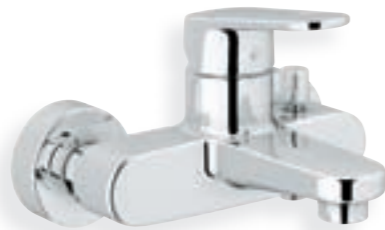

BATH & SHOWER COLLECTION

- 33 553 002 Bath/shower mixer
- 27 231 001 Shower set Euphoria Massage 600 mm