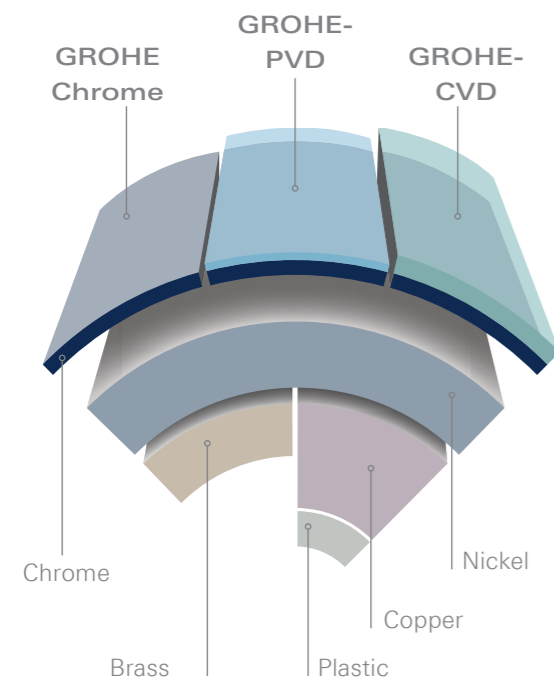

Continuous improvement over the last 75 years has seen our unique plating process refined to produce a robust and immaculate surface that is recognised as one of the best finishes in the world. This is thanks to rigorous quality controls and ongoing investment, giving you a lifetime of enjoyment.

As well as the classic chrome finish, GROHE uses state-of-the-art machinery to deliver exceptional quality finishes. The physical vapour deposition (PVD) process ensures that the surface composition is three-times harder, delivering glistening gold or sophisticated stainless-steel finishes. As well as being harder, the surface is also ten times more scratch resistant, so it can be cherished for a lifetime. The zenith is GROHE's new SuperBlack surface that surpasses all other benchmarks and is an industry-first. This has been made possible by employing a chemical vapour deposition (CVD) process. It is five times harder than chrome and has a special coating that makes it a hundred times more scratch resistant.

Across the spectrum of GROHE finishes, from matt to shiny and in all colour choices, GROHE StarLight® offers a made-to-last finish. The flawless, long-lasting surface is designed to be extremely resistant to dirt and scratches, making maintenance effortless and ensuring good-as-new looks for many years.

GROHE StarLight® surface composition