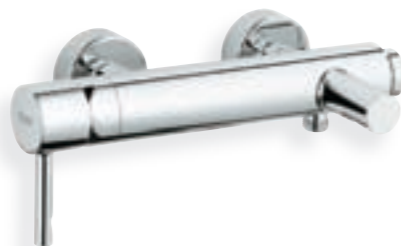

BATH & SHOWER COLLECTION

- 33 624 000 Bath/shower mixer
- 27 368 000 Euphoria Cosmopolitan shower set