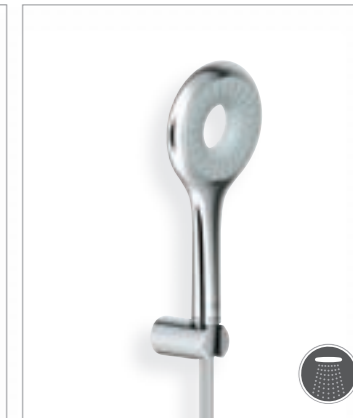

27 383 000
Shower wall holder set
with hand shower Icon 100
non-adjustable wall holder
with 9,5l GROHE EcoJoy®