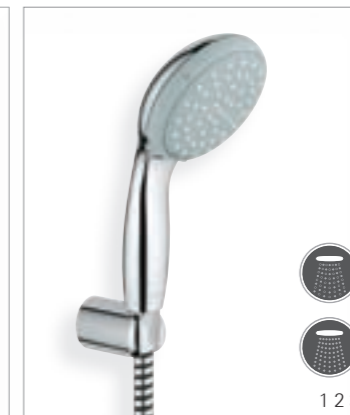

27 799 000
Shower wall holder set
with hand shower II
non-adjustable wall holder
hose 1250 mm