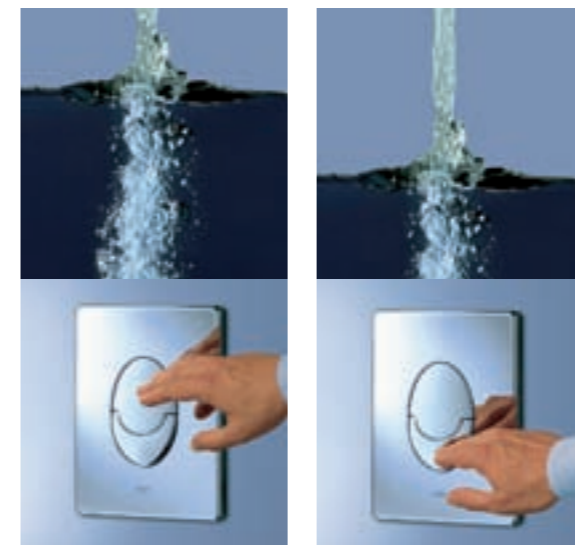

Simple installation

Whether you are planning a new project or modernising your existing bathroom, our Rapid SL frame system ensures hassle-free bathroom installation. Frames can either be built into stud walls or placed in front of a brick or stud wall – so there's no need to spend time and money hacking off old tiling. The frame is simply secured in place during the construction or refurbishment of your bathroom and concealed behind a wall.

Design and technology

As with all our products, Rapid SL offers a host of other benefits. Our concealed cisterns are unbelievably quiet, and this is enhanced when the cistern is fixed to an installation frame rather than the wall. They can be fitted with either dual or single flush plates designed to complement our mixer collections – choose a dual flush model and you can save water by flushing with a reduced water volume.

For further information on Rapid SL and masonry installation frames visit our website: www.grohe.com or see our special Sanitary Systems brochure.