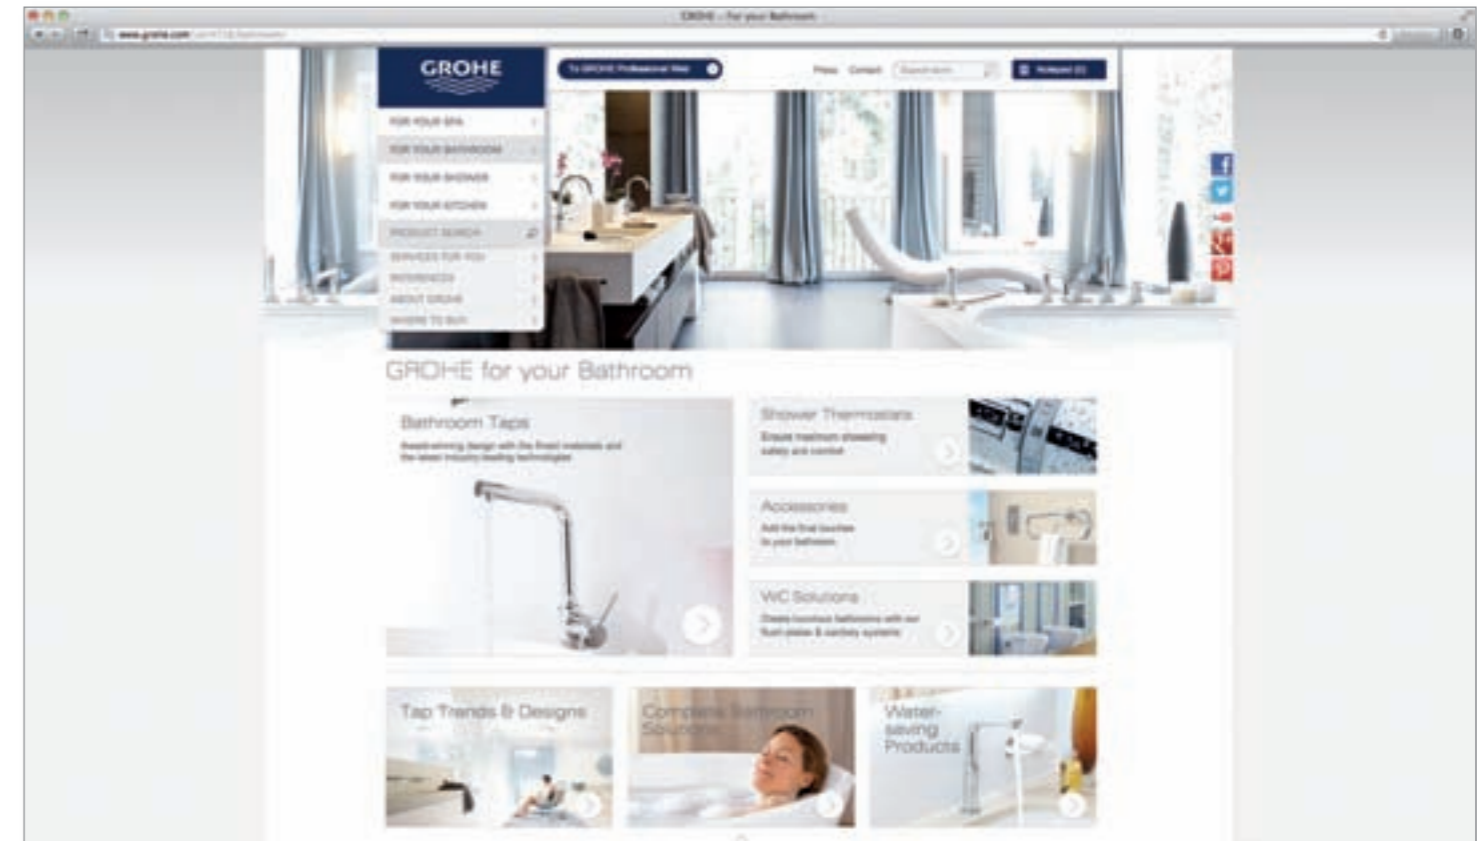

FIND OUT MORE

GROHE ONLINE

DIGITAL ANSWERS TO YOUR QUESTIONS

Have you found the fitting you want, but need more detailed information? You can look up your favourite products on our website. Here you will also find the answers to questions about where you can view, test or purchase the products.

GROHE BROCHURES

GROHE SPA®
Let our carefully created collections of luxury fittings take your bathroom to a new level.

GROHE BATHROOM BROCHURE
With so many designs to choose from our premium bathroom fittings are divided into three style groups: Cosmopolitan, Contemporary and Authentic.

GROHE KITCHEN BROCHURE
With designs to match all interior styles, all installations and all budgets, our enticing portfolio of kitchen faucets will exceed your expectations.

GROHE PROFESSIONAL BROCHURE
Developed with our professional partners in mind, GROHE Professional is a complete range of high-quality, expert solutions incorporating sanitary systems, concealed installation, special faucets, and waste-water technologies.

GROHE REFERENCES

GROHE REFERENCE BOOKS

Be inspired by our selection of references from around the globe.

If you are interested in our books "Water Enjoyment. Sustainable Quality, Technology and Design" featuring iconic projects from around the world, you can order the books via Amazon.

SHOWROOM LOCATOR

Here you will find your nearest showroom. Simply enter your town and postcode in the search box and select your product to find your GROHE partner.

To order or download GROHE brochures, please visit our website at www.grohe.com