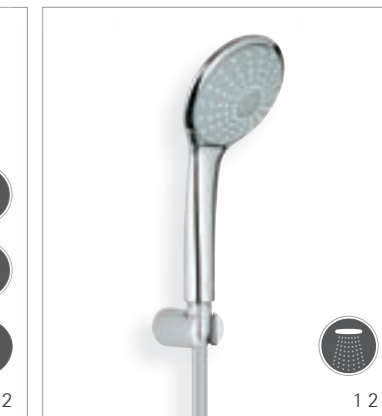

**27 235 000**  
Head shower Massage with GROHE SprayDimmer  
2 Spray patterns: Rain, SmartRain, Massage

**27 355 000**  
Shower wall holder set with hand shower 110 Champagne, adjustable wall holder

**27 356 000**  
Shower wall holder set with hand shower 110 Champagne non-adjustable wall holder