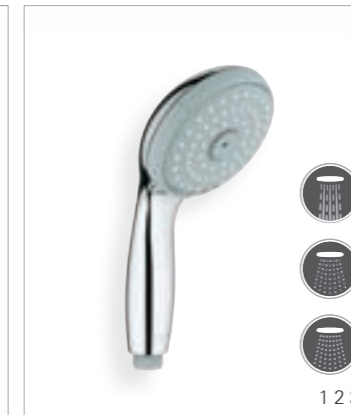

28 261 001
Hand shower III
3 Spray patterns:
GROHE Rain O², Rain, Massage
28 419 001
with 9.5 l/min. GROHE EcoJoy®