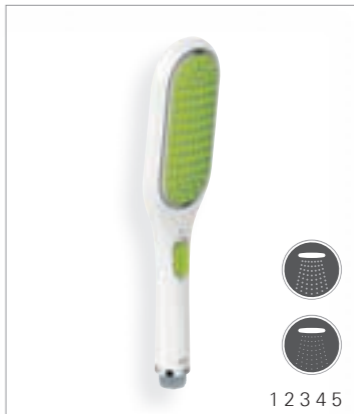

27 274 LS0
Hand shower Eco Stick
2 spray patterns: Rain, SmartRain
27 281 LS0
with 9.5 l/min. GROHE EcoJoy®