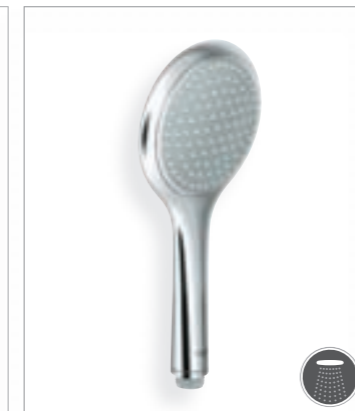

1 2 3 4 5

27 338 000
Hand shower Solo 100
27 376 000
with 9.5 l/min. GROHE EcoJoy®