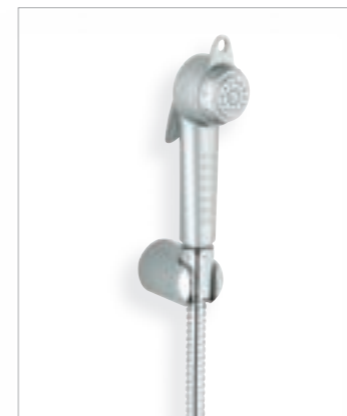

27 812 000 | ILO | IKO
Trigger spray set
● ○ ●