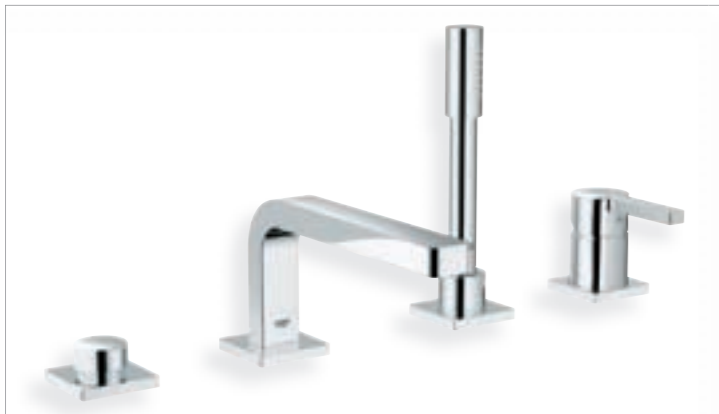

19 577 000
Bath combination