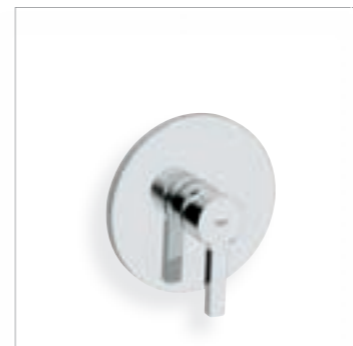

**33 850 000**  
Bath/shower mixer with shower wall holder set  
Sena Stick hand shower non-adjustable wall holder

**33 849 000**  
Bath/shower mixer

**19 296 000**  
Shower trim set without concealed valve 35 501 000