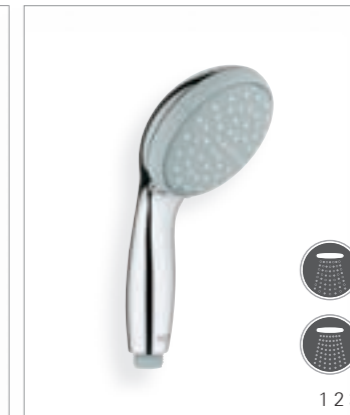

27 597 000
Hand shower II
2 Spray patterns:
GROHE Rain O², Rain
27 597 00E
with 5.7 l/min. GROHE EcoJoy®