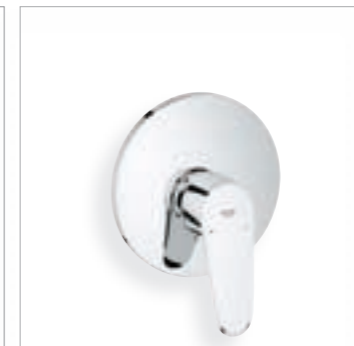

# GROHE EURODISC COSMOPOLITAN

**Deck mounted bath filler**  
25 140 002

**Finish**  
Chrome

**Accessories**  
see page 128

**LP/HP**  
**25 141 002**  
Deck mounted  
bath/shower mixer, LP/HP

**33 569 002 + 18 349 L02**  
Shower mixer with tray